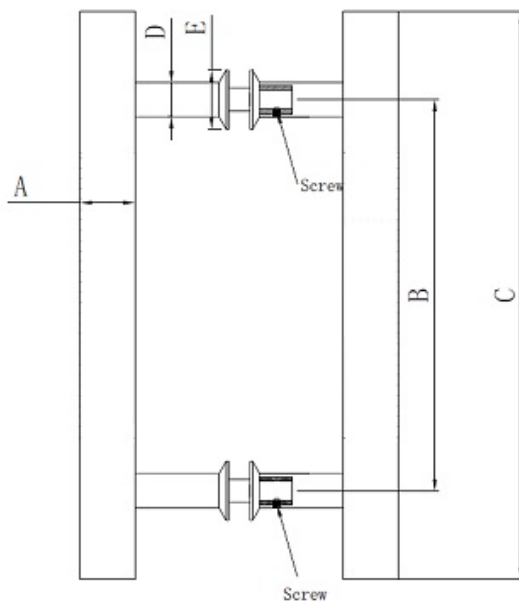

## Description:

Door Handle "Oder" SS304 Polished Brass,  $\varnothing 25 \times 400 \text{mm}$ , cc 300mm, 8-12mm Glass Thickness, Bore:  $\varnothing 12 \text{mm}$

## Item number:

17.87.005-8

Units	Box	Carton	HS Code	Barcode
Pair	1	10	8302415000	 5704866503723

ITEM NO.	A ( $\varnothing$ )	B	C	D ( $\varnothing$ )	E ( $\varnothing$ )	FINISH
17.87.000-0	25	200	300	19	25	BRUSHED
17.87.005-0	25	300	400	19	25	POLISHED
17.87.006-0	25	300	400	19	25	BRUSHED
17.87.009-0	25	600	1000	19	25	BRUSHED
17.87.010-0	32	300	450	22	27.5	BRUSHED
17.87.015-0	32	400	550	22	27.5	POLISHED
17.87.016-0	32	400	550	22	27.5	BRUSHED
17.87.020-0	32	400	600	22	27.5	BRUSHED